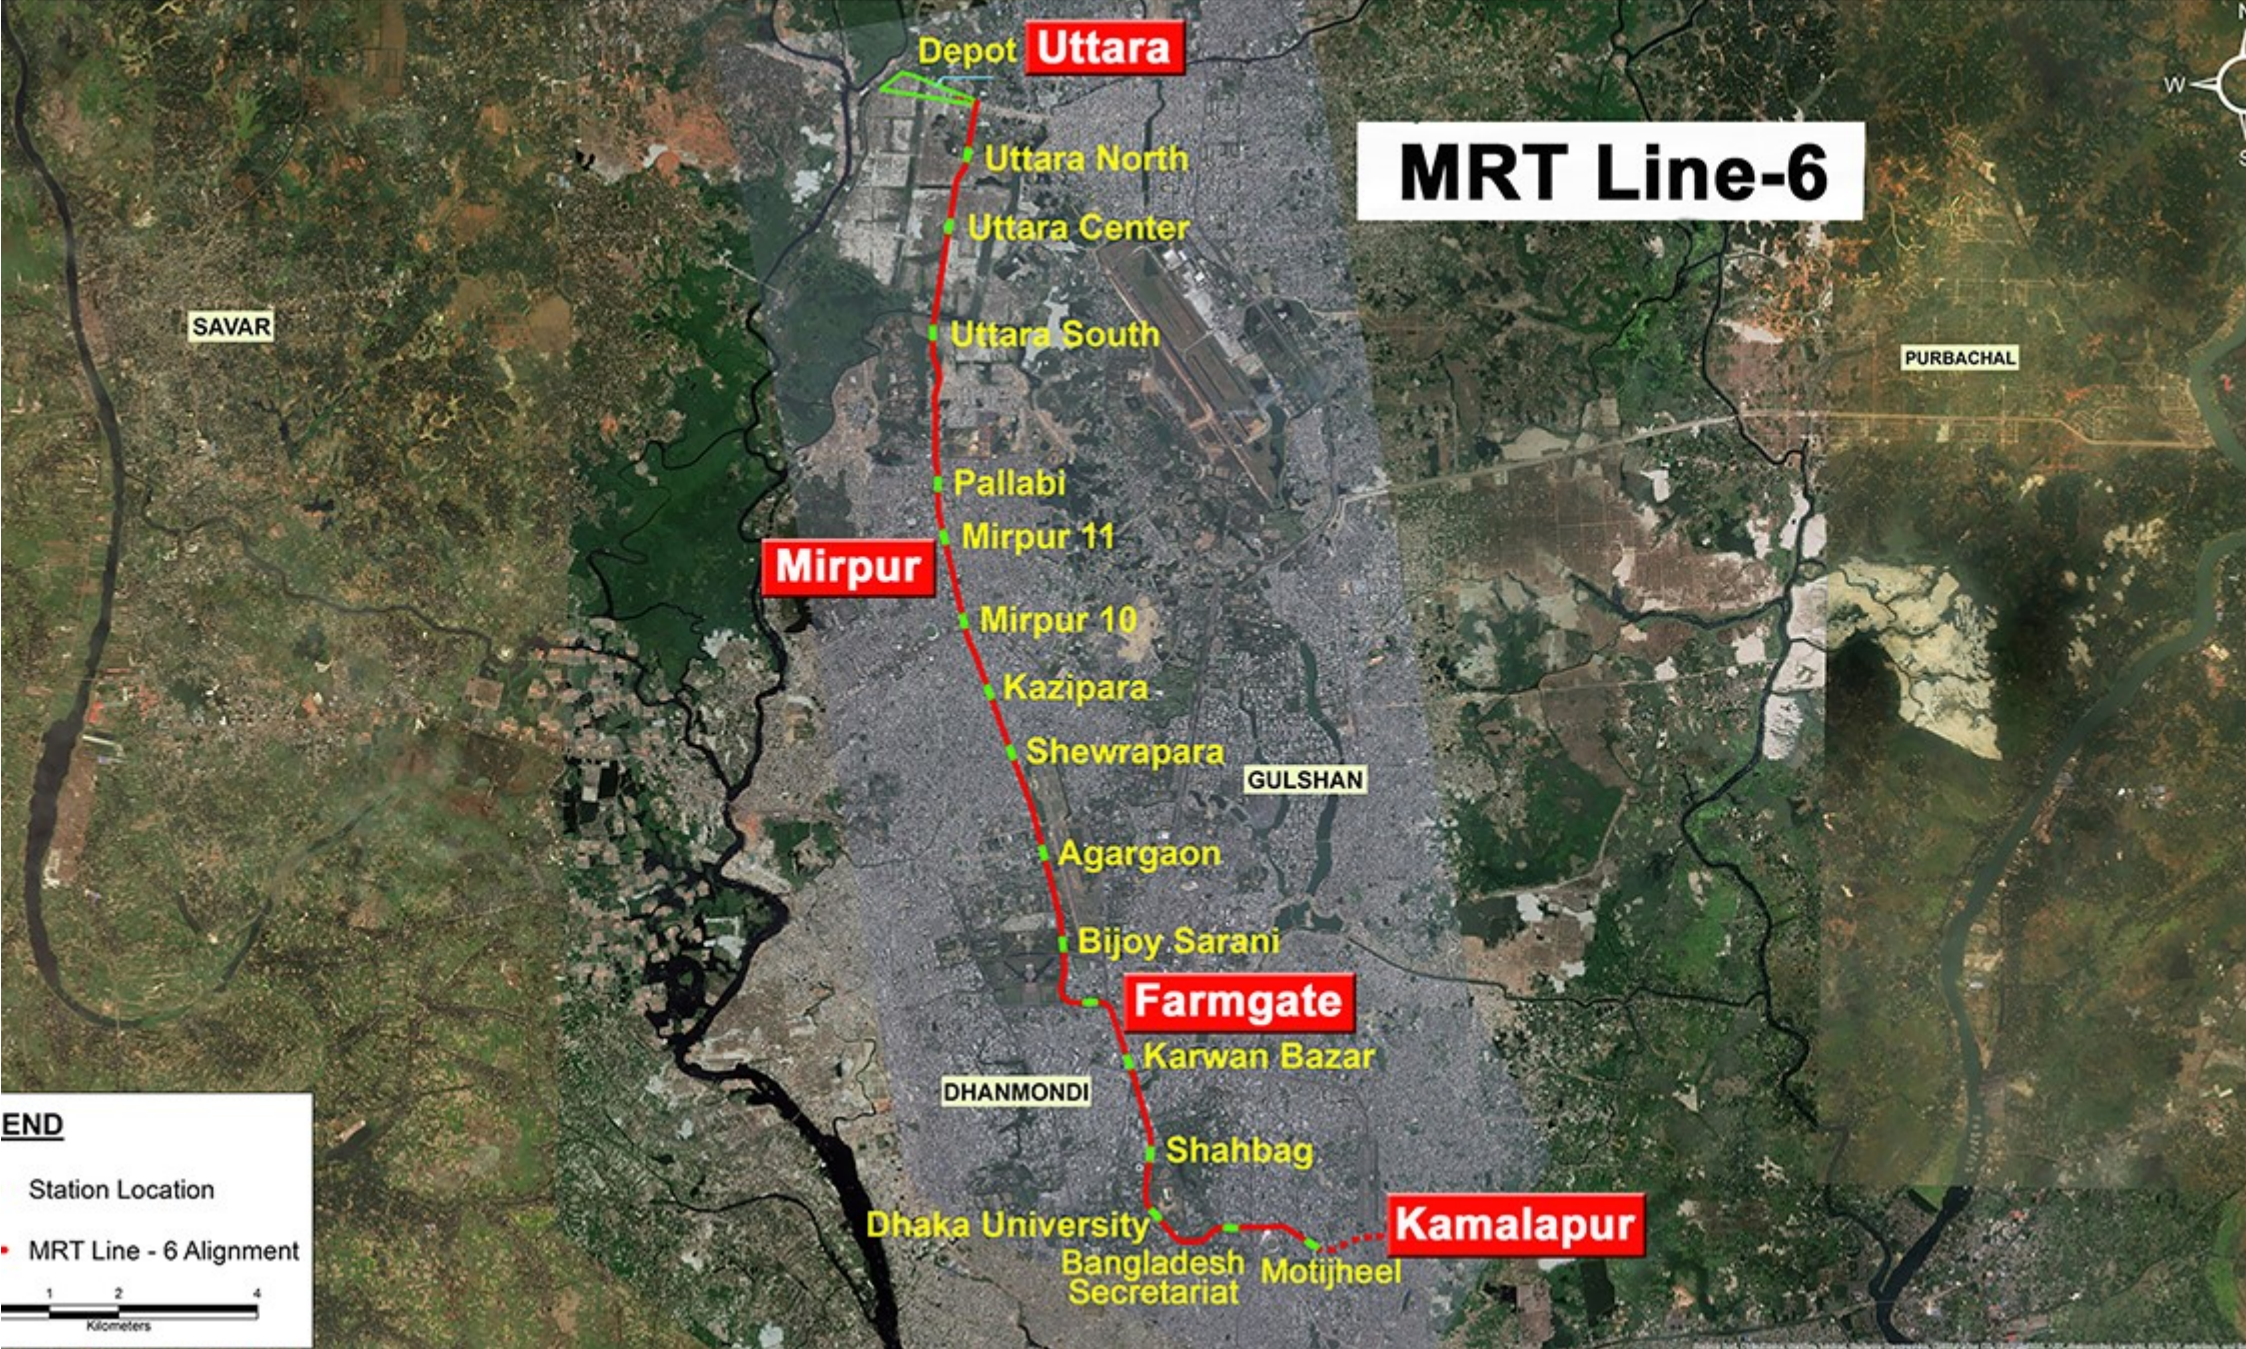

MRT Line-6

END

Station Location

• MRT Line - 6 Alignment

1 2 4
Kilometers